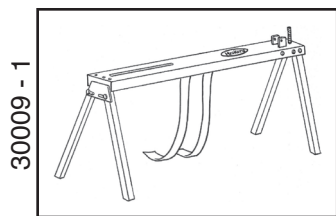

• REPLACEMENT PARTS •

These are replacement parts for purchase. Pictures do not represent contents of set.

Parts List & Pricing

30009 - 1	Base & Leg Assembly	\$ 35.00
30009 - 2	Mast Assembly	\$ 22.50
30009 - 3	Spotting Scope Stand Assembly	\$ 25.50
30009 - 4	Arm Rest Assembly	\$ 22.50
30009 - 5	Seat & Nut Set	\$ 22.50
30009 - 6	Gun Rest Support Arm	\$ 19.50
30009 - 7	Pedestal & "V" Notch Gun Rest Set	\$ 25.50
30009 - 8	Mast Arm Bracket	\$ 27.50
30009 - 9	Arm Rest & Scope Stand Clamp Assembly	\$ 27.50
30009 - 10	Feet (4 Pc. Set)	\$ 9.50
30009 - 11	Locking Nut Set (4 Pcs.)	\$ 9.50
30009 - 12	Scope Mount Nut, Shoulder Bolt & Bracket	\$ 12.50