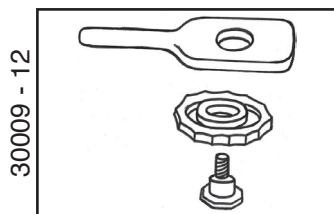

• REPLACEMENT PARTS •

These are replacement parts for purchase. Pictures do not represent contents of set.

Parts List & Pricing

30009 - 1	Base & Leg Assembly	\$ 35.00
30009 - 2	Mast Assembly	\$ 22.50
30009 - 3	Spotting Scope Stand Assembly	\$ 25.50
30009 - 4	Arm Rest Assembly	\$ 22.50
30009 - 5	Seat & Nut Set	\$ 22.50
30009 - 6	Gun Rest Support Arm	\$ 19.50
30009 - 7	Pedestal & "V" Notch Gun Rest Set	\$ 25.50
30009 - 8	Mast Arm Bracket	\$ 27.50
30009 - 9	Arm Rest & Scope Stand Clamp Assembly	\$ 27.50
30009 - 10	Feet (4 Pc. Set)	\$ 9.50
30009 - 11	Locking Nut Set (4 Pcs.)	\$ 9.50
30009 - 12	Scope Mount Nut, Shoulder Bolt & Bracket	\$ 12.50