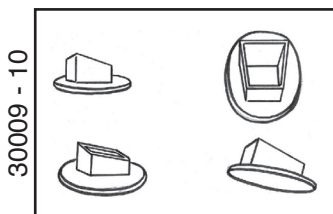

• REPLACEMENT PARTS •

These are replacement parts for purchase. Pictures do not represent contents of set.

Parts List & Pricing

30009 - 1	Base & Leg Assembly	\$ 35.00
30009 - 2	Mast Assembly	\$ 22.50
30009 - 3	Spotting Scope Stand Assembly	\$ 25.50
30009 - 4	Arm Rest Assembly	\$ 22.50
30009 - 5	Seat & Nut Set	\$ 22.50
30009 - 6	Gun Rest Support Arm	\$ 19.50
30009 - 7	Pedestal & "V" Notch Gun Rest Set	\$ 25.50
30009 - 8	Mast Arm Bracket	\$ 27.50
30009 - 9	Arm Rest & Scope Stand Clamp Assembly	\$ 27.50
30009 - 10	Feet (4 Pc. Set)	\$ 9.50
30009 - 11	Locking Nut Set (4 Pcs.)	\$ 9.50
30009 - 12	Scope Mount Nut, Shoulder Bolt & Bracket	\$ 12.50