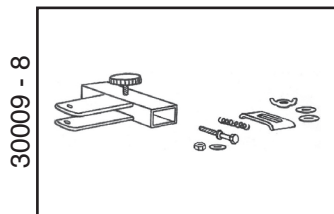

• REPLACEMENT PARTS •

These are replacement parts for purchase. Pictures do not represent contents of set.

Parts List & Pricing

30009 - 1	Base & Leg Assembly	\$ 35.00
30009 - 2	Mast Assembly	\$ 22.50
30009 - 3	Spotting Scope Stand Assembly	\$ 25.50
30009 - 4	Arm Rest Assembly	\$ 22.50
30009 - 5	Seat & Nut Set	\$ 22.50
30009 - 6	Gun Rest Support Arm	\$ 19.50
30009 - 7	Pedestal & "V" Notch Gun Rest Set	\$ 25.50
30009 - 8	Mast Arm Bracket	\$ 27.50
30009 - 9	Arm Rest & Scope Stand Clamp Assembly	\$ 27.50
30009 - 10	Feet (4 Pc. Set)	\$ 9.50
30009 - 11	Locking Nut Set (4 Pcs.)	\$ 9.50
30009 - 12	Scope Mount Nut, Shoulder Bolt & Bracket	\$ 12.50