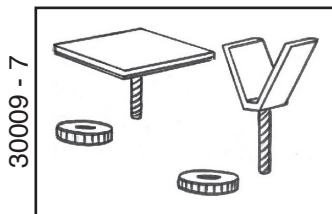

• REPLACEMENT PARTS •

These are replacement parts for purchase. Pictures do not represent contents of set.

Parts List & Pricing

30009 - 1	Base & Leg Assembly	\$ 35.00
30009 - 2	Mast Assembly	\$ 22.50
30009 - 3	Spotting Scope Stand Assembly	\$ 25.50
30009 - 4	Arm Rest Assembly	\$ 22.50
30009 - 5	Seat & Nut Set	\$ 22.50
30009 - 6	Gun Rest Support Arm	\$ 19.50
30009 - 7	Pedestal & "V" Notch Gun Rest Set	\$ 25.50
30009 - 8	Mast Arm Bracket	\$ 27.50
30009 - 9	Arm Rest & Scope Stand Clamp Assembly	\$ 27.50
30009 - 10	Feet (4 Pc. Set)	\$ 9.50
30009 - 11	Locking Nut Set (4 Pcs.)	\$ 9.50
30009 - 12	Scope Mount Nut, Shoulder Bolt & Bracket	\$ 12.50