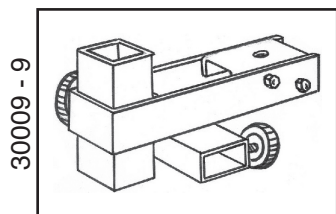

• REPLACEMENT PARTS •

These are replacement parts for purchase. Pictures do not represent contents of set.

Parts List & Pricing

30009 - 1	Base & Leg Assembly	\$ 35.00
30009 - 2	Mast Assembly	\$ 22.50
30009 - 3	Spotting Scope Stand Assembly	\$ 25.50
30009 - 4	Arm Rest Assembly	\$ 22.50
30009 - 5	Seat & Nut Set	\$ 22.50
30009 - 6	Gun Rest Support Arm	\$ 19.50
30009 - 7	Pedestal & "V" Notch Gun Rest Set	\$ 25.50
30009 - 8	Mast Arm Bracket	\$ 27.50
30009 - 9	Arm Rest & Scope Stand Clamp Assembly	\$ 27.50
30009 - 10	Feet (4 Pc. Set)	\$ 9.50
30009 - 11	Locking Nut Set (4 Pcs.)	\$ 9.50
30009 - 12	Scope Mount Nut, Shoulder Bolt & Bracket	\$ 12.50