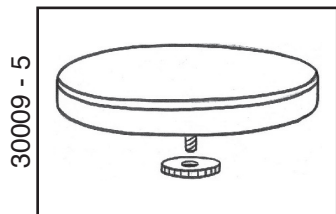

• REPLACEMENT PARTS •

These are replacement parts for purchase. Pictures do not represent contents of set.

Parts List & Pricing

30009 - 1	Base & Leg Assembly	\$ 35.00
30009 - 2	Mast Assembly	\$ 22.50
30009 - 3	Spotting Scope Stand Assembly	\$ 25.50
30009 - 4	Arm Rest Assembly	\$ 22.50
30009 - 5	Seat & Nut Set	\$ 22.50
30009 - 6	Gun Rest Support Arm	\$ 19.50
30009 - 7	Pedestal & "V" Notch Gun Rest Set	\$ 25.50
30009 - 8	Mast Arm Bracket	\$ 27.50
30009 - 9	Arm Rest & Scope Stand Clamp Assembly	\$ 27.50
30009 - 10	Feet (4 Pc. Set)	\$ 9.50
30009 - 11	Locking Nut Set (4 Pcs.)	\$ 9.50
30009 - 12	Scope Mount Nut, Shoulder Bolt & Bracket	\$ 12.50