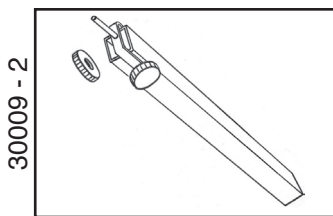

• REPLACEMENT PARTS •

These are replacement parts for purchase. Pictures do not represent contents of set.

Parts List & Pricing

30009 - 1	Base & Leg Assembly	\$ 35.00
30009 - 2	Mast Assembly	\$ 22.50
30009 - 3	Spotting Scope Stand Assembly	\$ 25.50
30009 - 4	Arm Rest Assembly	\$ 22.50
30009 - 5	Seat & Nut Set	\$ 22.50
30009 - 6	Gun Rest Support Arm	\$ 19.50
30009 - 7	Pedestal & "V" Notch Gun Rest Set	\$ 25.50
30009 - 8	Mast Arm Bracket	\$ 27.50
30009 - 9	Arm Rest & Scope Stand Clamp Assembly	\$ 27.50
30009 - 10	Feet (4 Pc. Set)	\$ 9.50
30009 - 11	Locking Nut Set (4 Pcs.)	\$ 9.50
30009 - 12	Scope Mount Nut, Shoulder Bolt & Bracket	\$ 12.50