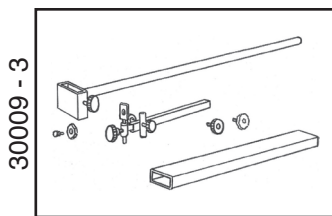

• REPLACEMENT PARTS •

These are replacement parts for purchase. Pictures do not represent contents of set.

Parts List & Pricing

30009 - 1	Base & Leg Assembly	\$ 35.00
30009 - 2	Mast Assembly	\$ 22.50
30009 - 3	Spotting Scope Stand Assembly	\$ 25.50
30009 - 4	Arm Rest Assembly	\$ 22.50
30009 - 5	Seat & Nut Set	\$ 22.50
30009 - 6	Gun Rest Support Arm	\$ 19.50
30009 - 7	Pedestal & "V" Notch Gun Rest Set	\$ 25.50
30009 - 8	Mast Arm Bracket	\$ 27.50
30009 - 9	Arm Rest & Scope Stand Clamp Assembly	\$ 27.50
30009 - 10	Feet (4 Pc. Set)	\$ 9.50
30009 - 11	Locking Nut Set (4 Pcs.)	\$ 9.50
30009 - 12	Scope Mount Nut, Shoulder Bolt & Bracket	\$ 12.50