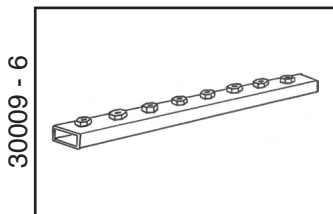

• REPLACEMENT PARTS •

These are replacement parts for purchase. Pictures do not represent contents of set.

Parts List & Pricing

30009 - 1	Base & Leg Assembly	\$ 35.00
30009 - 2	Mast Assembly	\$ 22.50
30009 - 3	Spotting Scope Stand Assembly	\$ 25.50
30009 - 4	Arm Rest Assembly	\$ 22.50
30009 - 5	Seat & Nut Set	\$ 22.50
30009 - 6	Gun Rest Support Arm	\$ 19.50
30009 - 7	Pedestal & "V" Notch Gun Rest Set	\$ 25.50
30009 - 8	Mast Arm Bracket	\$ 27.50
30009 - 9	Arm Rest & Scope Stand Clamp Assembly	\$ 27.50
30009 - 10	Feet (4 Pc. Set)	\$ 9.50
30009 - 11	Locking Nut Set (4 Pcs.)	\$ 9.50
30009 - 12	Scope Mount Nut, Shoulder Bolt & Bracket	\$ 12.50