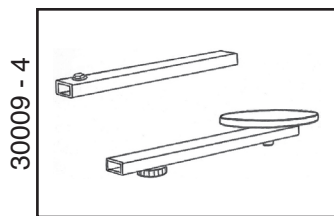

• REPLACEMENT PARTS •

These are replacement parts for purchase. Pictures do not represent contents of set.

Parts List & Pricing

30009 - 1	Base & Leg Assembly	\$ 35.00
30009 - 2	Mast Assembly	\$ 22.50
30009 - 3	Spotting Scope Stand Assembly	\$ 25.50
30009 - 4	Arm Rest Assembly	\$ 22.50
30009 - 5	Seat & Nut Set	\$ 22.50
30009 - 6	Gun Rest Support Arm	\$ 19.50
30009 - 7	Pedestal & "V" Notch Gun Rest Set	\$ 25.50
30009 - 8	Mast Arm Bracket	\$ 27.50
30009 - 9	Arm Rest & Scope Stand Clamp Assembly	\$ 27.50
30009 - 10	Feet (4 Pc. Set)	\$ 9.50
30009 - 11	Locking Nut Set (4 Pcs.)	\$ 9.50
30009 - 12	Scope Mount Nut, Shoulder Bolt & Bracket	\$ 12.50