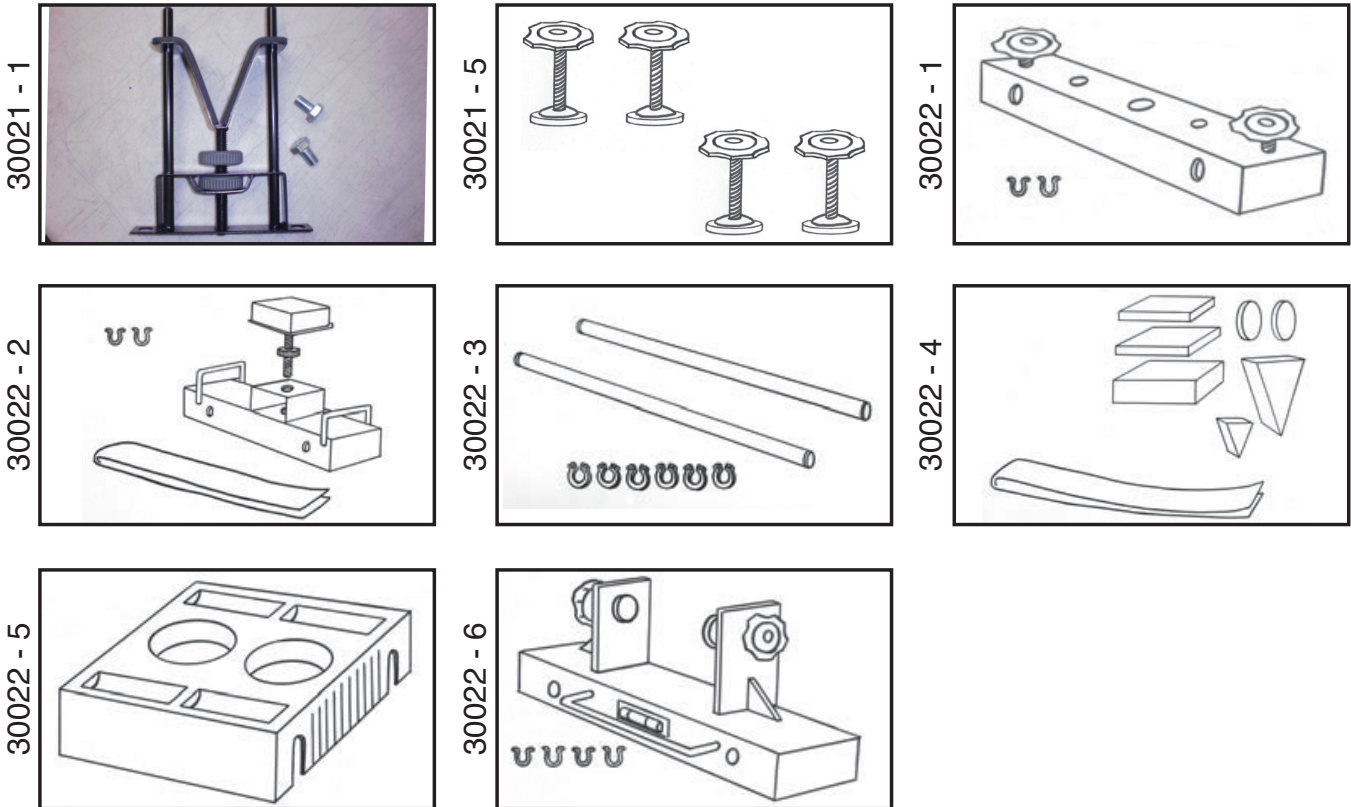

# • REPLACEMENT PARTS •

These are replacement parts for purchase. Pictures do not represent contents of set.

## Parts List:

30021 - 1	Elevator Assembly .....	\$35.00
30021 - 5	Leveling Jack (4 Pc. Set) .....	\$17.50
30022 - 1	Front Support Base (Includes 2 Snap Rings) .....	\$22.50
30022 - 2	Forend Support Base (Includes Strap & 2 Snap Rings)....	\$17.50
30022 - 3	Extension Tube Set (Includes 6 Snap Rings) .....	\$22.50
30022 - 4	Pad Set (Includes Strap) .....	\$13.50
30022 - 5	Utility Tray .....	\$ 5.50
30022 - 6	Vise Assembly (Includes 4 Snap Rings) .....	\$37.50