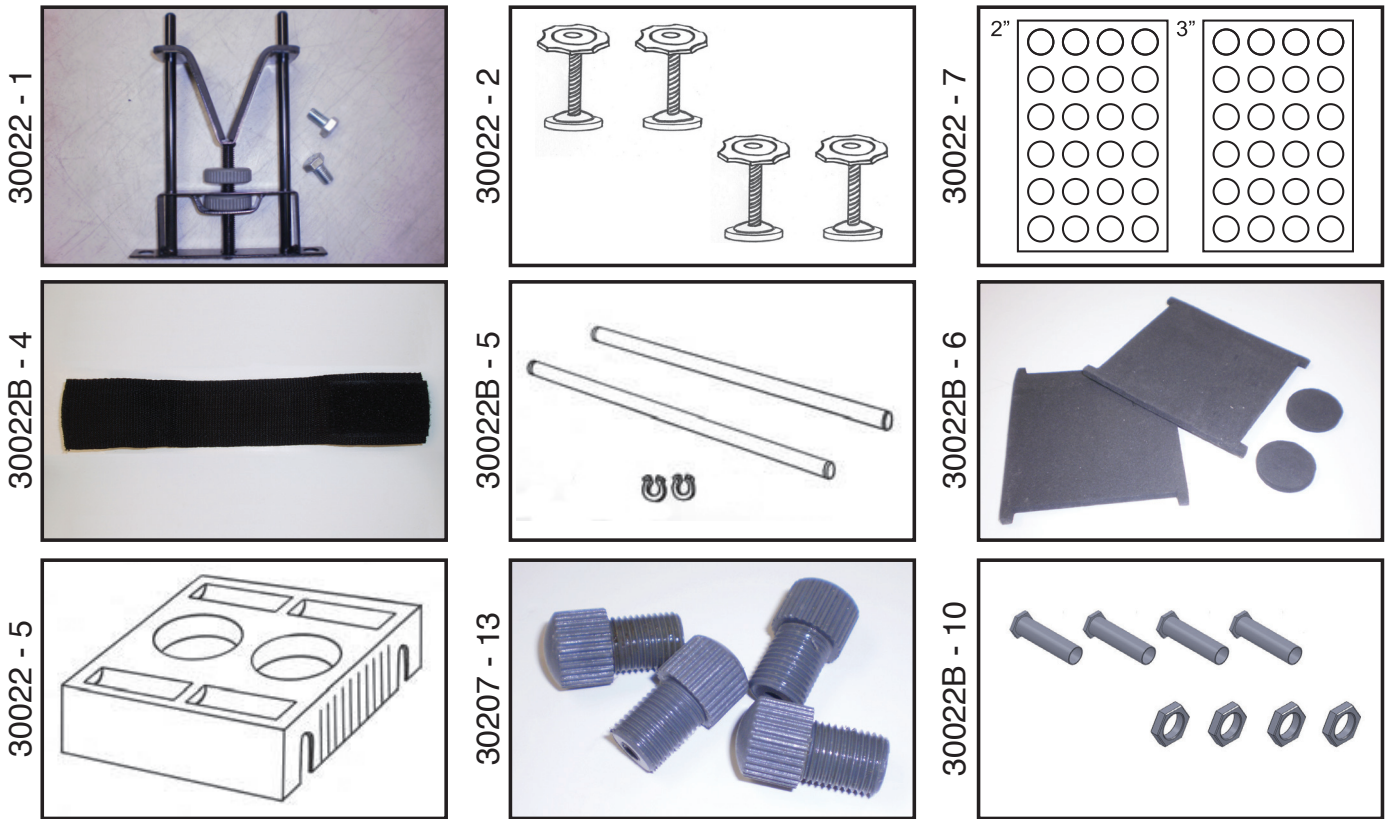

• REPLACEMENT PARTS •

These are replacement parts for purchase. Pictures do not represent contents of set.

Parts List:

30022	- 1	Elevator Assembly.....	\$35.00
30022	- 2	Leveling Jack (4 Pc. Set).....	\$17.50
30022	- 7	Sighting Markers 24 Pcs. 2" & 24 Pcs. 3" (Includes Shipping)	\$12.50
30022B	- 4	Strap	\$17.50
30022B	- 5	Extension Tube Set (Includes 2 Snap Rings)	\$22.50
30022B	- 6	Pad Set.....	\$13.50
30022	- 5	Utility Tray	\$ 7.50
30207	- 13	Rod End Retainer (4 Pcs.)	\$ 7.50
30022B	- 10	Insert Bushing & Nut (6 Sets)	\$10.00