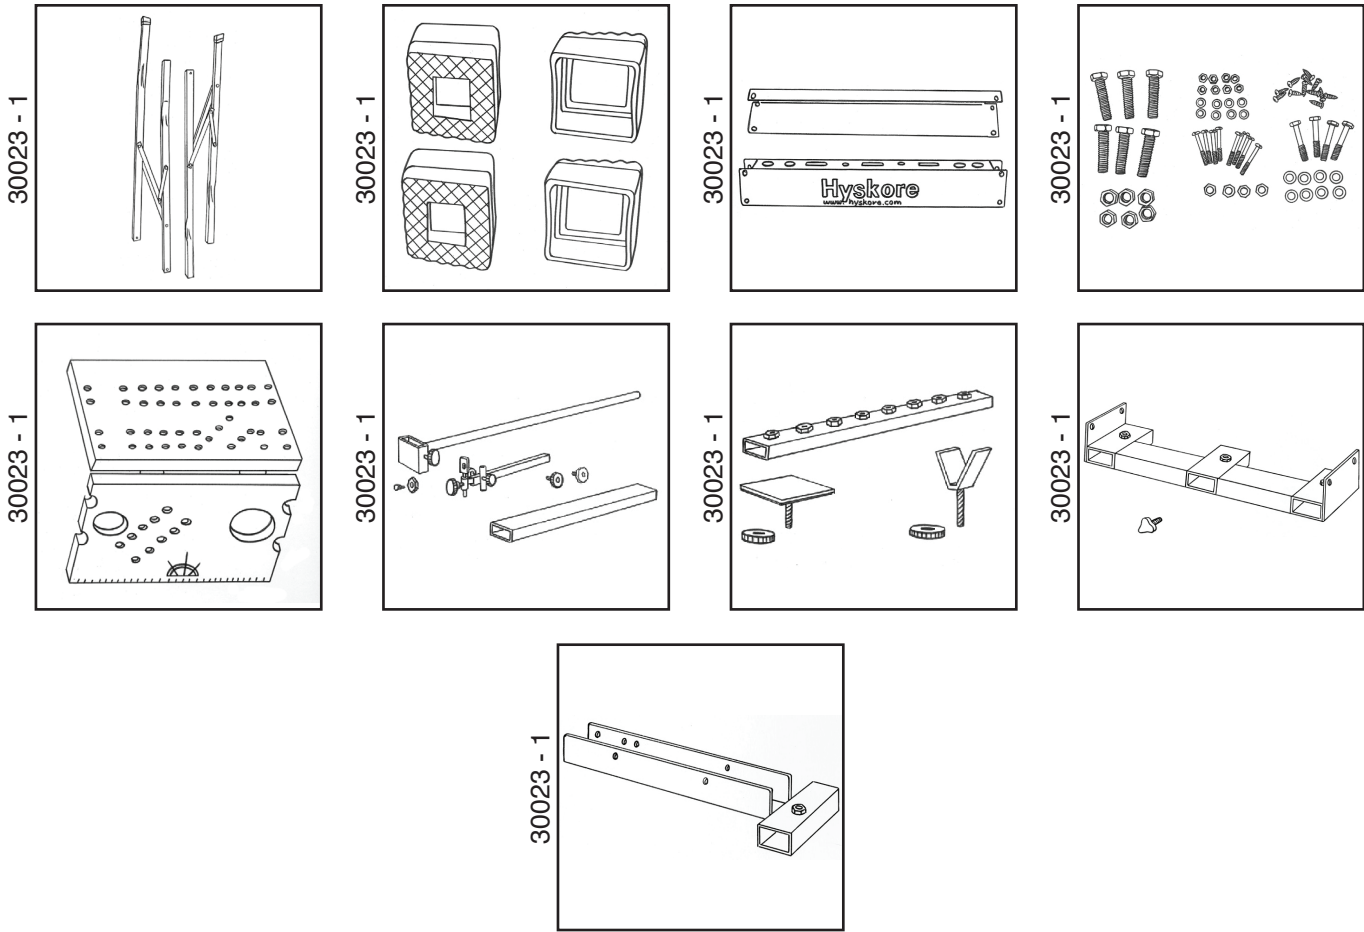

• REPLACEMENT PARTS •

These are replacement parts for purchase. Pictures do not represent contents of set.

Parts List & Pricing

30023 - 1	Leg Set.....	\$ 32.50
30023 - 2	Feet (Set of 4).....	\$ 5.00
30023 - 3	Cross Braces (2 Pc. Set)	\$ 22.50
30023 - 4	Hardware Set.....	\$ 7.50
30023 - 5	Table Top.....	\$ 35.00
30023 - 6	Scope Stand Set.....	\$ 32.50
30023 - 7	Gun Rest Set	\$ 32.50
30023 - 8	Socket Brace.....	\$ 17.50
30023 - 9	Table Braces	\$ 22.50