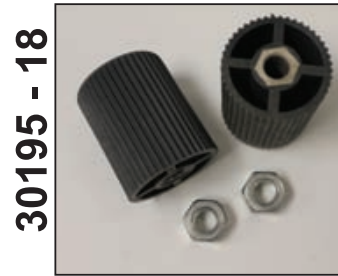

• REPLACEMENT PARTS •

These are replacement parts for purchase. Pictures do not represent contents of set.

Parts List & Pricing:

30196 - 1	Leveling Jacks - 3 pcs	\$ 10.00
30196 - 2	Leather Rest Bag	\$ 20.00
30195 - 18	Windage & Elevation Knobs - 4 pcs	\$ 15.00
30195 - 20	Socket Head Cap Screw Set - 24 pcs (8) M5 x 10 & (16) x M5 x 20	\$ 7.50
30201	M-20 x 60 cm Connecting Rods - 2 pcs	\$ 50.00
30088 - 6	Magnetic Level	\$ 7.50